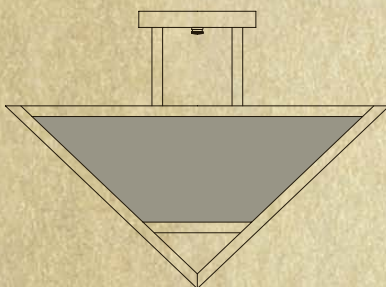

PINNACLE

PNCH-18

FRAME	WIDTH	HEIGHT	DEPTH	EXTENSION	MOUNTING BASE	CENTER TO TOP	LAMPING	UL
PNCH-18	18"	8 1/2"	N/A	32"	5 1/2" square	N/A	4-100W, Medium	Dry
PNCH-22	22"	10"	N/A	32"	5 1/2" square	N/A	4-100W, Medium	Dry
PNCH-12	12"	7"	N/A	N/A	14" square	N/A	2-60W, Medium	Dry
PNSH-8	8"	10 3/4"	N/A	32"	4 1/4" square	N/A	1-100W, Medium	Dry
PNS-8	8"	10 3/4"	6"	N/A	N/A	3 1/2"	1-60W, Medium	Dry
PNIH-14	14"	10"	N/A	N/A	5 1/2" square	N/A	2-100W, Medium	Dry
PNIH-18	18"	13"	N/A	N/A	5 1/2" square	N/A	4-100W, Medium	Dry

PNIH-18