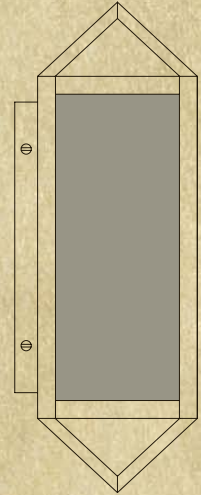

PNW-5

PNW-7 shown with gold white iridescent (GW) glass and raw copper (RC) metal finish.

FRAME	WIDTH	HEIGHT	DEPTH	MOUNTING BASE	CENTER TO TOP	LAMPING	UL
PNW-5	5"	15 1/2"	6"	5" x 10"	7 1/2"	2-60W, Medium	Wet
PNW-7	7"	20"	8"	7" x 12"	10"	2-60W, Medium	Wet
PNC-12	12"	7"	N/A	14" Square	N/A	2-60W, Medium	Wet
PNP-5	5"	12 1/2"	N/A	N/A	N/A	1-60W, Medium	Wet
PNP-7	7"	15 1/2"	N/A	N/A	N/A	1-60W, Medium	Wet