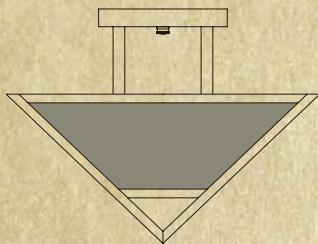

# PINNACLE

PNCH-18

PNCH-22

PNCH-22 shown with tan (TN) glass and bronze (BZ) metal finish.

PNCH-12

FRAME	WIDTH	HEIGHT	DEPTH	EXTENSION	MOUNTING BASE	CENTER TO TOP	LAMPING	UL
PNCH-18	18"	8 1/2"	N/A	32"	5 1/2" square	N/A	4-100W, Medium	Dry
PNCH-22	22"	10"	N/A	32"	5 1/2" square	N/A	4-100W, Medium	Dry
PNCH-12	12"	7"	N/A	N/A	14" square	N/A	2-60W, Medium	Dry
PNSH-8	8"	10 3/4"	N/A	32"	4 1/4" square	N/A	1-100W, Medium	Dry
PNS-8	8"	10 3/4"	6"	N/A	N/A	3 1/2"	1-60W, Medium	Dry
PNIH-14	14"	10"	N/A	N/A	5 1/2" square	N/A	2-100W, Medium	Dry
PNIH-18	18"	13"	N/A	N/A	5 1/2" square	N/A	4-100W, Medium	Dry