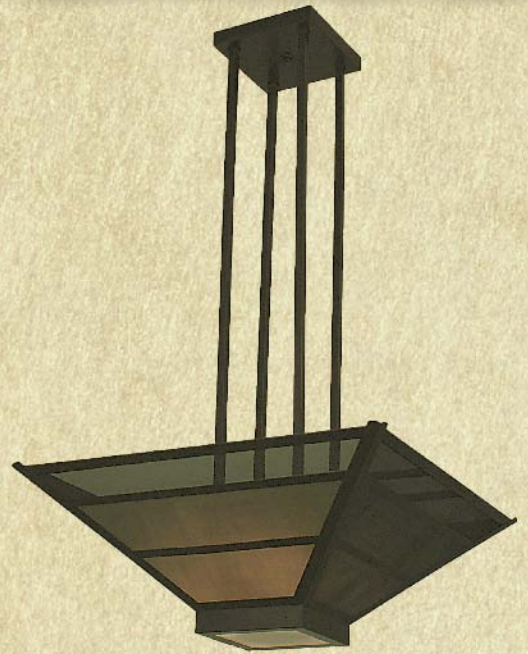

# CASCADE

CACH-22

CACH-18

CACH-22 shown with white opalescent (WO) glass and bronze (BZ) metal finish.

FRAME	WIDTH	HEIGHT	DEPTH	EXTENSION	MOUNTING BASE	CENTER TO TOP	LAMPING	UL
CACH-18	18"	6"	N/A	32"	5" square	N/A	4-100W, Medium	Dry
CACH-22	22"	6"	N/A	32"	5" square	N/A	4-100W, Medium	Dry
CASH-7	7"	8"	N/A	32"	4-1/4" square	N/A	1-100W, Medium	Dry
CAS-7	7"	8"	5"	N/A	N/A	4"	1-60W, Medium	Dry
CAIH-14	14"	9 1/2"	N/A	N/A	4" square	N/A	2-100W, Medium	Dry
CAIH-18	18"	11"	N/A	N/A	5" square	N/A	4-100W, Medium	Dry
CAIH-22	22"	11"	N/A	N/A	5" square	N/A	4-100W, Medium	Dry

# HORIZON

HOCH-18

HOCH-22

HOCH-22 shown with white opalescent (WO) glass and bronze (BZ) metal finish.

FRAME	WIDTH	HEIGHT	DEPTH	EXTENSION	MOUNTING BASE	CENTER TO TOP	LAMPING	UL
HOCH-18	18"	7 1/2"	N/A	32"	5 1/2" square	N/A	4-100W, Medium	Dry
HOCH-22	22"	8 1/2"	N/A	32"	5 1/2" square	N/A	4-100W, Medium	Dry
HOSH-8	8"	10"	N/A	32"	4-1/4" square	N/A	1-100W, Medium	Dry
HOS-8	8"	10"	5"	N/A	N/A	5"	1-60W, Medium	Dry
HOIH-18	18"	12"	N/A	N/A	5 1/2" square	N/A	4-100W, Medium	Dry
HOIH-22	22"	13"	N/A	N/A	5 1/2" square	N/A	4-100W, Medium	Dry