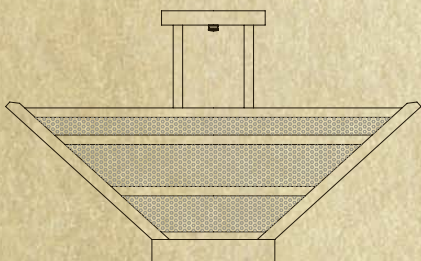

HORIZON

HOCH-22 shown with white opalescent (WO) glass and bronze (BZ) metal finish.

FRAME	WIDTH	HEIGHT	DEPTH	EXTENSION	MOUNTING BASE	CENTER TO TOP	LAMPING	UL
HOCH-18	18"	7 1/2"	N/A	32"	5 1/2" square	N/A	4-100W, Medium	Dry
HOCH-22	22"	8 1/2"	N/A	32"	5 1/2" square	N/A	4-100W, Medium	Dry
HOSH-8	8"	10"	N/A	32"	4-1/4" square	N/A	1-100W, Medium	Dry
HOS-8	8"	10"	5"	N/A	N/A	5"	1-60W, Medium	Dry
HOIH-18	18"	12"	N/A	N/A	5 1/2" square	N/A	4-100W, Medium	Dry
HOIH-22	22"	13"	N/A	N/A	5 1/2" square	N/A	4-100W, Medium	Dry

HOSH-8 shown with tan (TN) glass and bronze (BZ) metal finish.

HOIH-22