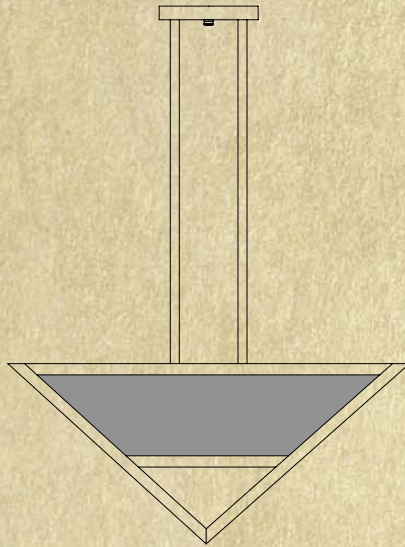

PINNACLE

PNCH-18

PNCH-22

FRAME	WIDTH	HEIGHT	DEPTH	EXTENSION	MOUNTING BASE	CENTER TO TOP	LAMPING	UL
PNCH-18	18"	8 1/2"	N/A	32"	5 1/2" square	N/A	4-100W, Medium	Dry
PNCH-22	22"	10"	N/A	32"	5 1/2" square	N/A	4-100W, Medium	Dry
PNCH-12	12"	7"	N/A	N/A	14" square	N/A	2-60W, Medium	Dry
PNSH-8	8"	10 3/4"	N/A	32"	4 1/4" square	N/A	1-100W, Medium	Dry
PNS-8	8"	10 3/4"	6"	N/A	N/A	3 1/2"	1-60W, Medium	Dry
PNIH-14	14"	10"	N/A	N/A	5 1/2" square	N/A	2-100W, Medium	Dry
PNIH-18	18"	13"	N/A	N/A	5 1/2" square	N/A	4-100W, Medium	Dry