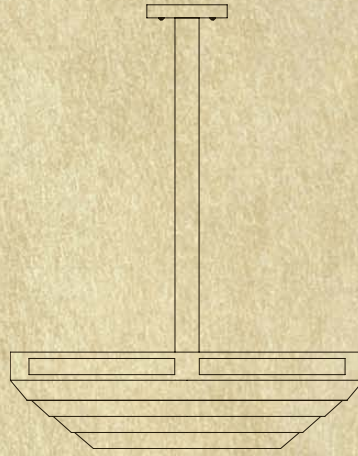

# CASCADE

CACH-22

CACH-18

CACH-22 shown with white opalescent (WO) glass and bronze (BZ) metal finish.

FRAME	WIDTH	HEIGHT	DEPTH	EXTENSION	MOUNTING BASE	CENTER TO TOP	LAMPING	UL
CACH-18	18"	6"	N/A	32"	5" square	N/A	4-100W, Medium	Dry
CACH-22	22"	6"	N/A	32"	5" square	N/A	4-100W, Medium	Dry
CASH-7	7"	8"	N/A	32"	4-1/4" square	N/A	1-100W, Medium	Dry
CAS-7	7"	8"	5"	N/A	N/A	4"	1-60W, Medium	Dry
CAIH-14	14"	9 1/2"	N/A	N/A	4" square	N/A	2-100W, Medium	Dry
CAIH-18	18"	11"	N/A	N/A	5" square	N/A	4-100W, Medium	Dry
CAIH-22	22"	11"	N/A	N/A	5" square	N/A	4-100W, Medium	Dry