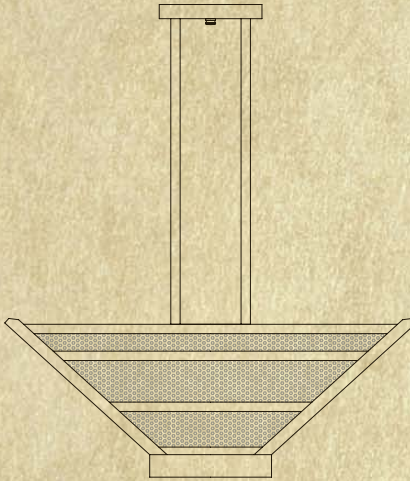

# CASCADE

CACH-22

CACH-18

CACH-22 shown with white opalescent (WO) glass and bronze (BZ) metal finish.

FRAME	WIDTH	HEIGHT	DEPTH	EXTENSION	MOUNTING BASE	CENTER TO TOP	LAMPING	UL
CACH-18	18"	6"	N/A	32"	5" square	N/A	4-100W, Medium	Dry
CACH-22	22"	6"	N/A	32"	5" square	N/A	4-100W, Medium	Dry
CASH-7	7"	8"	N/A	32"	4-1/4" square	N/A	1-100W, Medium	Dry
CAS-7	7"	8"	5"	N/A	N/A	4"	1-60W, Medium	Dry
CAIH-14	14"	9 1/2"	N/A	N/A	4" square	N/A	2-100W, Medium	Dry
CAIH-18	18"	11"	N/A	N/A	5" square	N/A	4-100W, Medium	Dry
CAIH-22	22"	11"	N/A	N/A	5" square	N/A	4-100W, Medium	Dry

# HORIZON

HOCH-18

HOCH-22

HOCH-22 shown with white opalescent (WO) glass and bronze (BZ) metal finish.

FRAME	WIDTH	HEIGHT	DEPTH	EXTENSION	MOUNTING BASE	CENTER TO TOP	LAMPING	UL
HOCH-18	18"	7 1/2"	N/A	32"	5 1/2" square	N/A	4-100W, Medium	Dry
HOCH-22	22"	8 1/2"	N/A	32"	5 1/2" square	N/A	4-100W, Medium	Dry
HOSH-8	8"	10"	N/A	32"	4-1/4" square	N/A	1-100W, Medium	Dry
HOS-8	8"	10"	5"	N/A	N/A	5"	1-60W, Medium	Dry
HOIH-18	18"	12"	N/A	N/A	5 1/2" square	N/A	4-100W, Medium	Dry
HOIH-22	22"	13"	N/A	N/A	5 1/2" square	N/A	4-100W, Medium	Dry