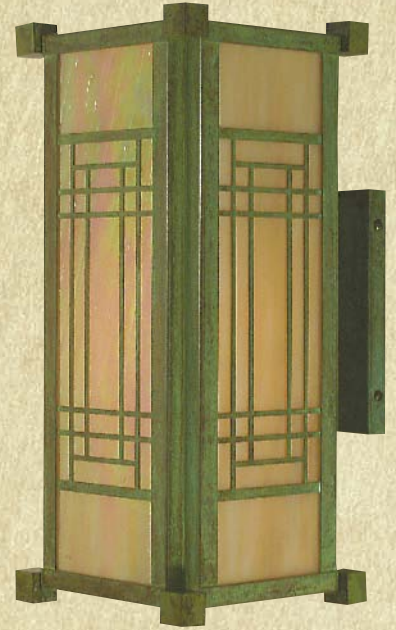

# CASCADE

CACH-22

CACH-18

CACH-22 shown with white opalescent (WO) glass and bronze (BZ) metal finish.

FRAME	WIDTH	HEIGHT	DEPTH	EXTENSION	MOUNTING BASE	CENTER TO TOP	LAMPING	UL
CACH-18	18"	6"	N/A	32"	5" square	N/A	4-100W, Medium	Dry
CACH-22	22"	6"	N/A	32"	5" square	N/A	4-100W, Medium	Dry
CASH-7	7"	8"	N/A	32"	4-1/4" square	N/A	1-100W, Medium	Dry
CAS-7	7"	8"	5"	N/A	N/A	4"	1-60W, Medium	Dry
CAIH-14	14"	9 1/2"	N/A	N/A	4" square	N/A	2-100W, Medium	Dry
CAIH-18	18"	11"	N/A	N/A	5" square	N/A	4-100W, Medium	Dry
CAIH-22	22"	11"	N/A	N/A	5" square	N/A	4-100W, Medium	Dry

# SCOTTSDALE

SDB-10

SDB-6

SDP-10

SDP-6

SDB-6 shown with gold white iridescent (GW) glass and verdigris patina (VP) metal finish.

SDCM-13

FRAME	WIDTH	HEIGHT	DEPTH	EXTENSION	MOUNTING BASE	CENTER TO TOP	LAMPING	UL
SDB-6	6"	14"	8"	N/A	4" x 6"	7"	1-100W, Medium	Wet
SDB-10	10"	21"	11"	N/A	5" x 8"	10 1/2"	1-100W, Medium	Wet
SDCM-13	13"	7"	N/A	N/A	15" square	N/A	2-60W, Medium	Damp
SDP-6	6"	17"	N/A	N/A	N/A	N/A	1-100W, Medium	Wet
SDP-10	10"	25"	N/A	N/A	N/A	N/A	1-100W, Medium	Wet
SDH-6	6"	15"	N/A	51"	4 1/4" square	N/A	1-100W, Medium	Damp
SDH-10	10"	23"	N/A	59"	4 1/4" square	N/A	1-100W, Medium	Damp
SDC-13	13"	7"	N/A	N/A	15" square	N/A	2-60W, Medium	Wet