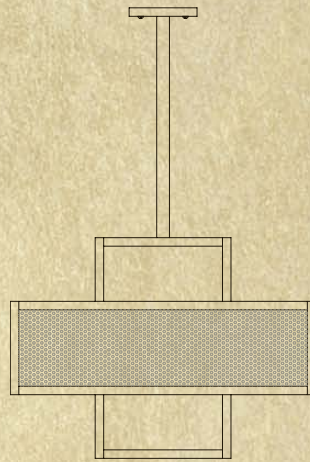

# CASCADE

CACH-22

CACH-18

CACH-22 shown with white opalescent (WO) glass and bronze (BZ) metal finish.

FRAME	WIDTH	HEIGHT	DEPTH	EXTENSION	MOUNTING BASE	CENTER TO TOP	LAMPING	UL
CACH-18	18"	6"	N/A	32"	5" square	N/A	4-100W, Medium	Dry
CACH-22	22"	6"	N/A	32"	5" square	N/A	4-100W, Medium	Dry
CASH-7	7"	8"	N/A	32"	4-1/4" square	N/A	1-100W, Medium	Dry
CAS-7	7"	8"	5"	N/A	N/A	4"	1-60W, Medium	Dry
CAIH-14	14"	9 1/2"	N/A	N/A	4" square	N/A	2-100W, Medium	Dry
CAIH-18	18"	11"	N/A	N/A	5" square	N/A	4-100W, Medium	Dry
CAIH-22	22"	11"	N/A	N/A	5" square	N/A	4-100W, Medium	Dry

# HORIZON

HOCH-18

HOCH-22

HOCH-22 shown with white opalescent (WO) glass and bronze (BZ) metal finish.

FRAME	WIDTH	HEIGHT	DEPTH	EXTENSION	MOUNTING BASE	CENTER TO TOP	LAMPING	UL
HOCH-18	18"	7 1/2"	N/A	32"	5 1/2" square	N/A	4-100W, Medium	Dry
HOCH-22	22"	8 1/2"	N/A	32"	5 1/2" square	N/A	4-100W, Medium	Dry
HOSH-8	8"	10"	N/A	32"	4-1/4" square	N/A	1-100W, Medium	Dry
HOS-8	8"	10"	5"	N/A	N/A	5"	1-60W, Medium	Dry
HOIH-18	18"	12"	N/A	N/A	5 1/2" square	N/A	4-100W, Medium	Dry
HOIH-22	22"	13"	N/A	N/A	5 1/2" square	N/A	4-100W, Medium	Dry

# ILLUSION

ILCH-18

ILCH-14

ILCH-18 shown with gold white iridescent (GW) glass and bronze (BZ) metal finish.

FRAME	WIDTH	HEIGHT	DEPTH	EXTENSION	MOUNTING BASE	CENTER TO TOP	LAMPING	UL
ILCH-14	14"	10"	N/A	32"	4 1/4" square	N/A	2-100W, Medium	Dry
ILCH-18	18"	13"	N/A	32"	4 1/4" square	N/A	4-100W, Medium	Dry
ILSH-6	6"	9"	N/A	32"	4-1/4" square	N/A	1-100W, Medium	Dry
ILS-6	6"	9"	5"	N/A	N/A	4 1/2"	1-60W, Medium	Dry
ILIH-14	14"	11"	N/A	N/A	8 1/2" square	N/A	4-100W, Medium	Dry
ILIH-18	18"	14"	N/A	N/A	10" square	N/A	4-100W, Medium	Dry